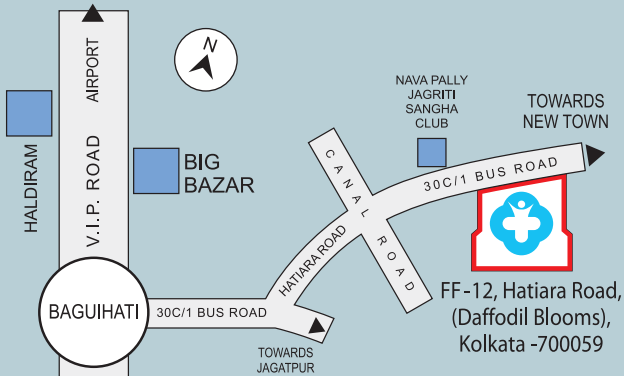

Our 1st Unit Location
Near V.I.P. ROAD - BAGUIHATI

Future Locations

- ◆ Alipore
- ◆ Asansol
- ◆ Behala
- ◆ Domjur
- ◆ Rajarhat
- ◆ Rajpur
- ◆ Sonarpur
- ◆ Srerampore
- ◆ Bardhaman

healthetc 

Anything for health. Everything for health.

Healthetc brings to the benefits of the most popular CT Scan in the world, the **16 SLICE CT SCANNER SOMATOM EMOTION**.

- High-end imaging with a compact scanner
- Ultra Fast Ceramic Detector – exceptional image detail at minimum dose
- High speed without compromises
- Perfection in image detail
- Brilliant visualization of small vessels
- Sharpness and astonishing detail
- Phenomenal stent imaging even on larger patient
- Superb head and neck imaging
- Leg run-off CT angiography
- Smallest focal spot
- UFC detector
- Higher member of effective detector channels
- Small gantry geometry
- Upto 68% dose reduction with CARE DOSE 4D
- Significant dose reduction or image quality improvement with IRIS
- Excellent visualization of intra and extra cranial vessels with automated bone subtraction algorithms of Syngo Memo DSA CT