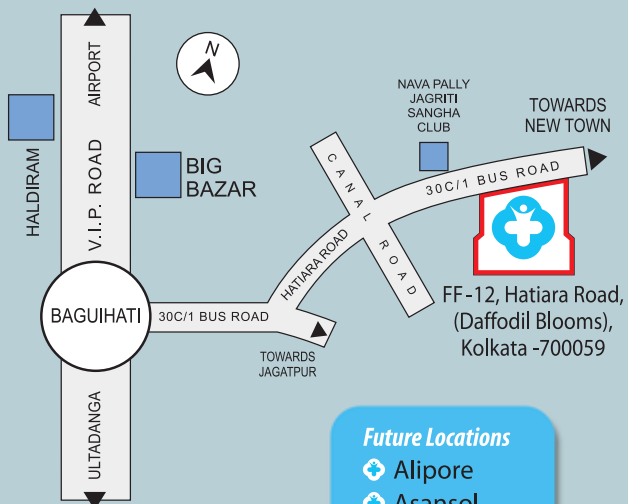

Our 1st Unit Location
Near V.I.P. ROAD - BAGUIHATI

Future Locations

- ◆ Alipore
- ◆ Asansol
- ◆ Behala
- ◆ Domjur
- ◆ Rajarhat
- ◆ Rajpur
- ◆ Sonarpur
- ◆ Srerampore
- ◆ Bardhaman

healthetc 

Anything for health. Everything for health.

Diagnosics

A unit of **Daffodil Group**

FF-12, Hatiara Road,
(Daffodil Blooms),
Kolkata -700059, India
P + 91 33 66111111
P + 91 33 66111122 -
Blood Collection
E health@healthetc.in

www.healthetc.in

Design - amlabha.office@gmail.com